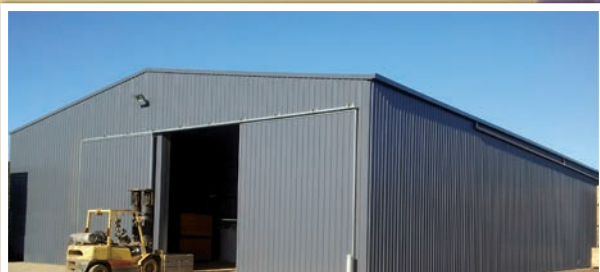

SAVE BIG ON AUSSIE STEEL

UP TO 18% OFF
HURRY STRICTLY LIMITED NUMBERS

only **7 LEFT** at this price

\$15,500* **AUSSIE FARM SHED**
12 x 18 x 4.2 (40' x 60' x 14')
3 sided high quality farm shed

only **5 LEFT** at this price

\$19,990* **AUSSIE UNDERCOVER**
15 x 27 x 4.2 (50' x 90' x 14')
Hay Storage, Arena or Cover

only **4 LEFT** at this price

\$30,700* **ON THE ROAD AGAIN**
18 x 24 x 4.5 (60' x 80' x 15')
Great shed 2 sides & 1 bay closed

only **5 LEFT** at this price

\$10,300* **AUSSIE MULTIPURPOSE**
5 x 17.5 x 3 (16'8 x 58'6 x 10')
So many uses, with a fully lockable bay.

only **3 LEFT** at this price

\$54,550* **AUSSIE FARMER**
18 x 36 x 6 (60' x 120' x 20')
Fully enclosed serious farm or packing shed.

only **4 LEFT** at this price

\$8,300* **THE DOG HOUSE**
7.5m x 10.5m x 2.7m Room to escape & set it up as you wish.
Doors not included, Openings Only

BlueScope Steel have passed on massive savings to us and we are passing those savings and more onto to you. GET IN QUICK AS THESE BUILDINGS WONT LAST!